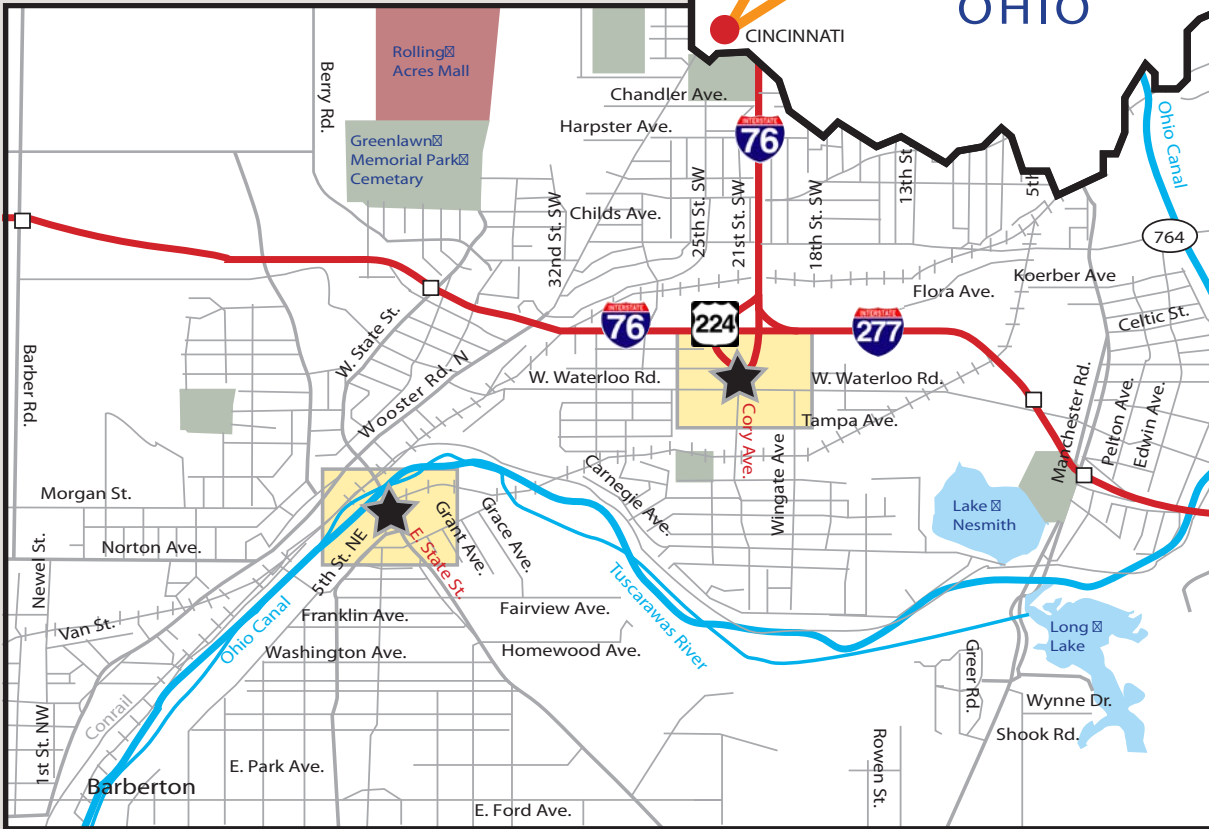

AKRON LOCATIONS

OUR FACILITIES

For detailed directions, see attached Driving Directions or visit our website at www.akronporcelain.com

Main Plant & Corporate Headquarters
 2739 Cory Ave.
 Akron, OH 44314
 330-745-2159

State Street Plant
 83 E. State Street
 Barberton, OH 44203
 330-745-2159

AKRON Porcelain & Plastics Co.
 330-745-2159
 800-737-9664
 Fax: 330-745-6688
akronporcelain.com